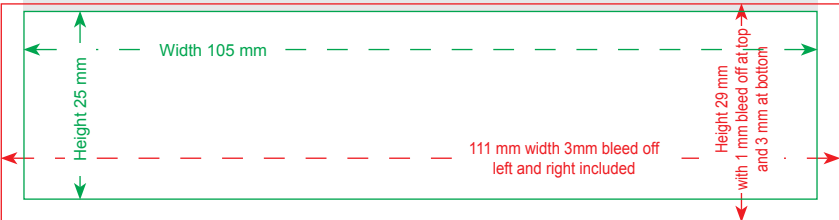

Date Pad

- Green lines : finished size
- Red lines : printed size bleed off included

— Green lines : finished size

— Red lines : printed size bleed off included