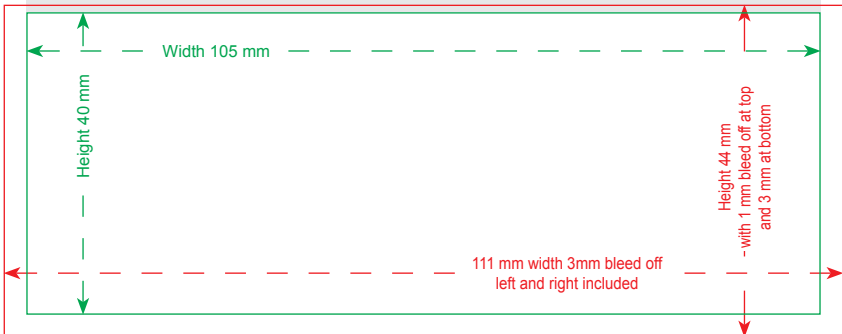

Pay attention to the perforation area for the wire'O binding

Date Pad

105x135mm

— Green lines : finished size

— Red lines : printed size bleed off included

— Green lines : finished size

— Red lines : printed size bleed off included

— Green lines : finished size

— Red lines : printed size bleed off included