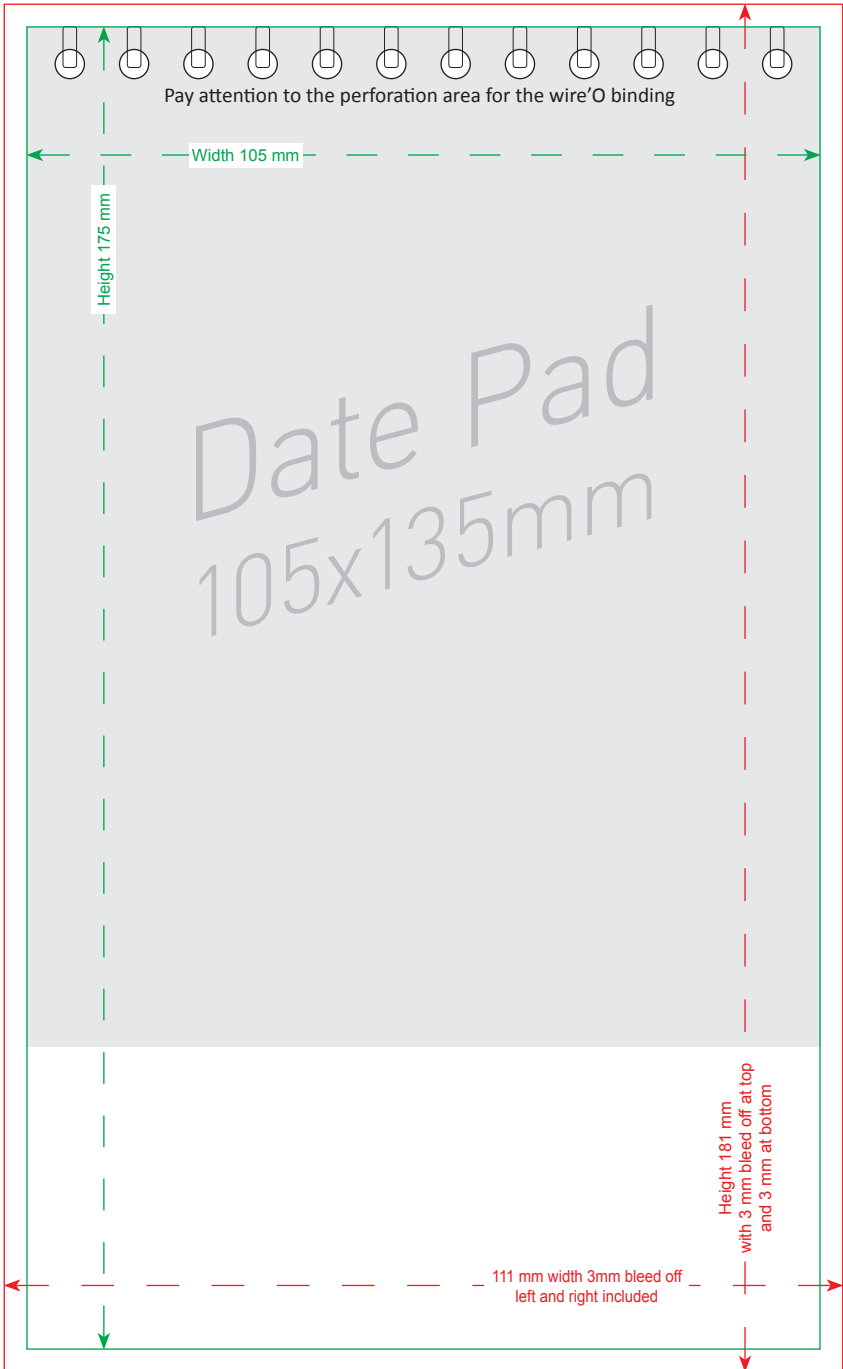

Pay attention to the perforation area for the wire'O binding

Date Pad

105x135mm

— Green lines : finished size

— Red lines : printed size bleed off included

— Green lines : finished size

— Red lines : printed size bleed off included

— Green lines : finished size

— Red lines : printed size bleed off included