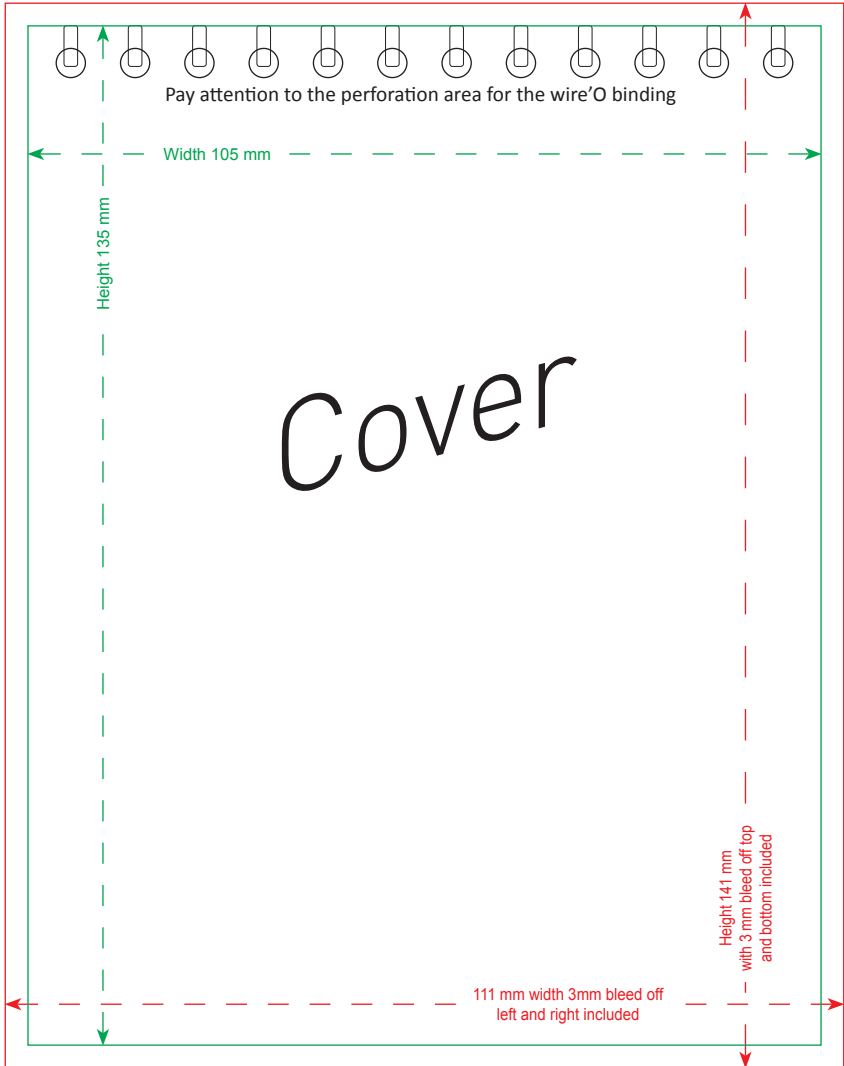

Pay attention to the perforation area for the wire'O binding

Date Pad

105x135mm

— Green lines : finished size

— Red lines : printed size bleed off included

— Green lines : finished size

— Red lines : printed size bleed off included

— Green lines : finished size

— Red lines : printed size bleed off included