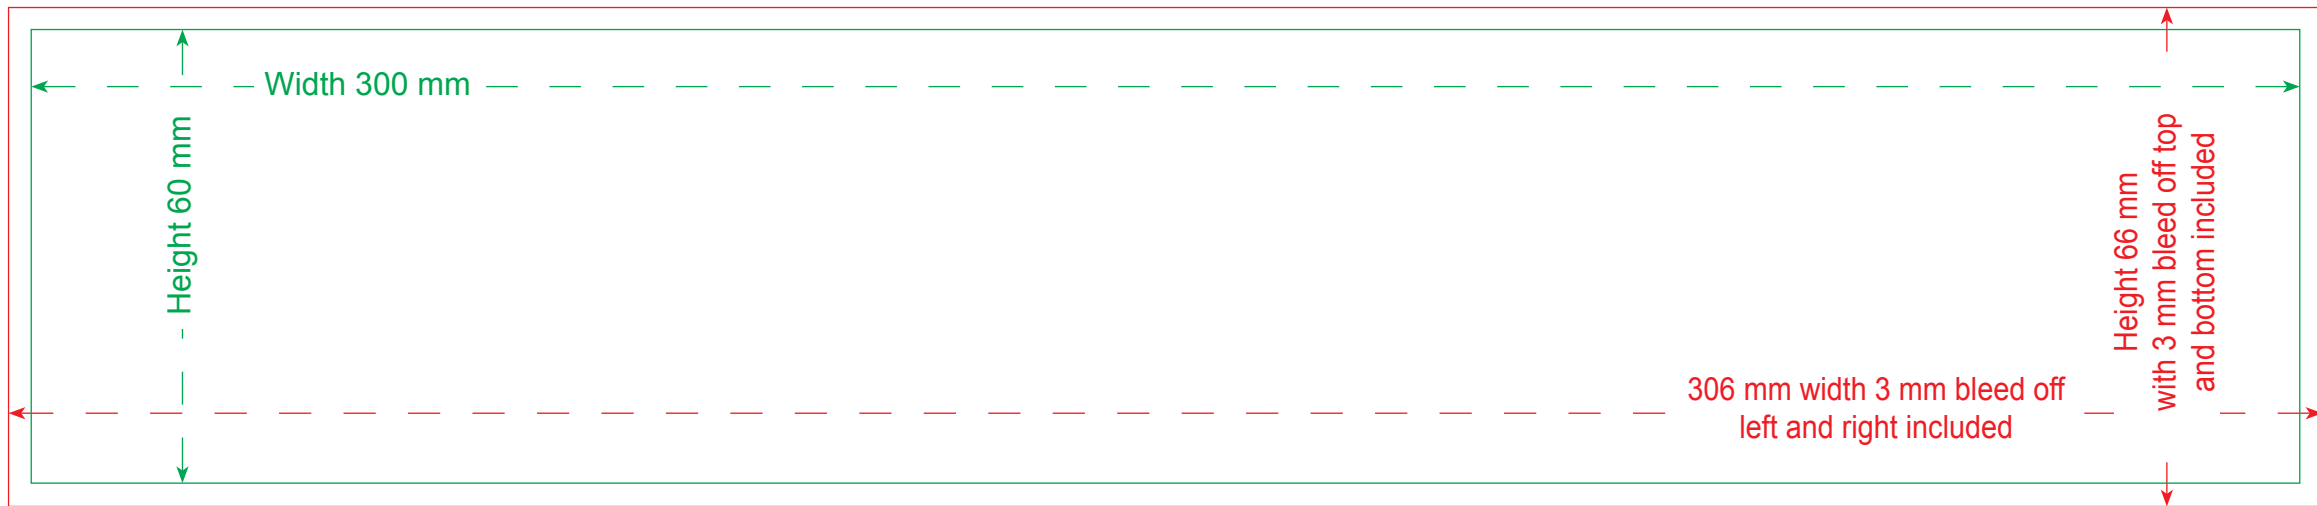

BACK

printing area for standard or customised greetings

Width 300 mm

Height 153 mm

Folding line

FRONT

Width 300 mm

Height 140 mm

8,5 mm  
Hanging hole  
Ø 5 mm

Height 156 mm  
with 3 mm bleed off at top  
- no bleed off at bottom

Height 144 mm  
with 1 mm bleed off at top  
and 3 mm at bottom

306 mm width 3 mm bleed off  
left and right included

— Green lines : finished size

— Red lines : printed size bleed off included

— Green lines : finished size

— Red lines : printed size bleed off included